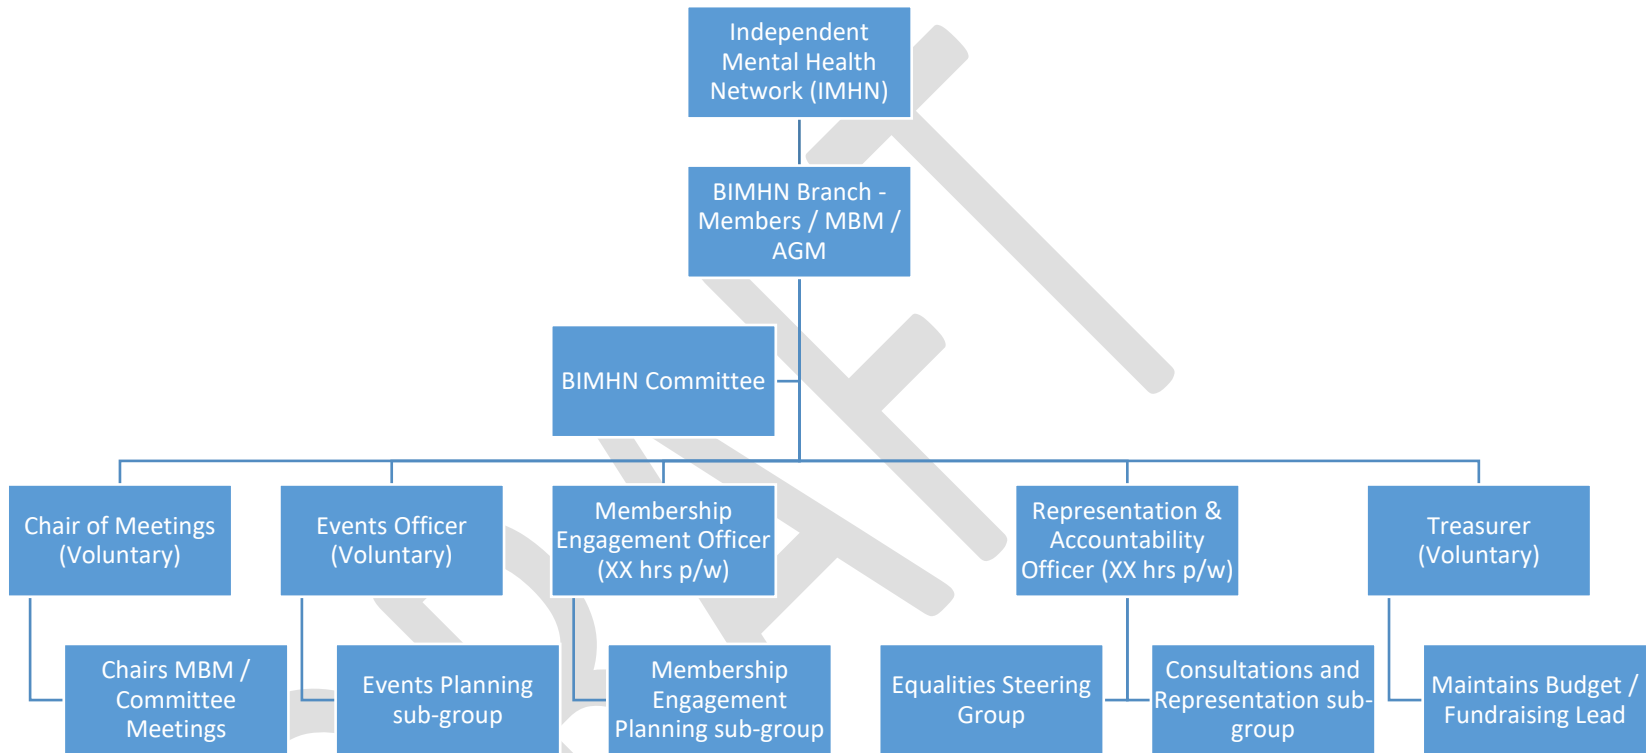

Bristol Independent Mental Health Network (BIMHN) Proposed Structure October 2016

Key

MBM – Monthly Business Meeting

AGM – Annual General Meeting

Independent Mental Health Network (IMHN) Structure